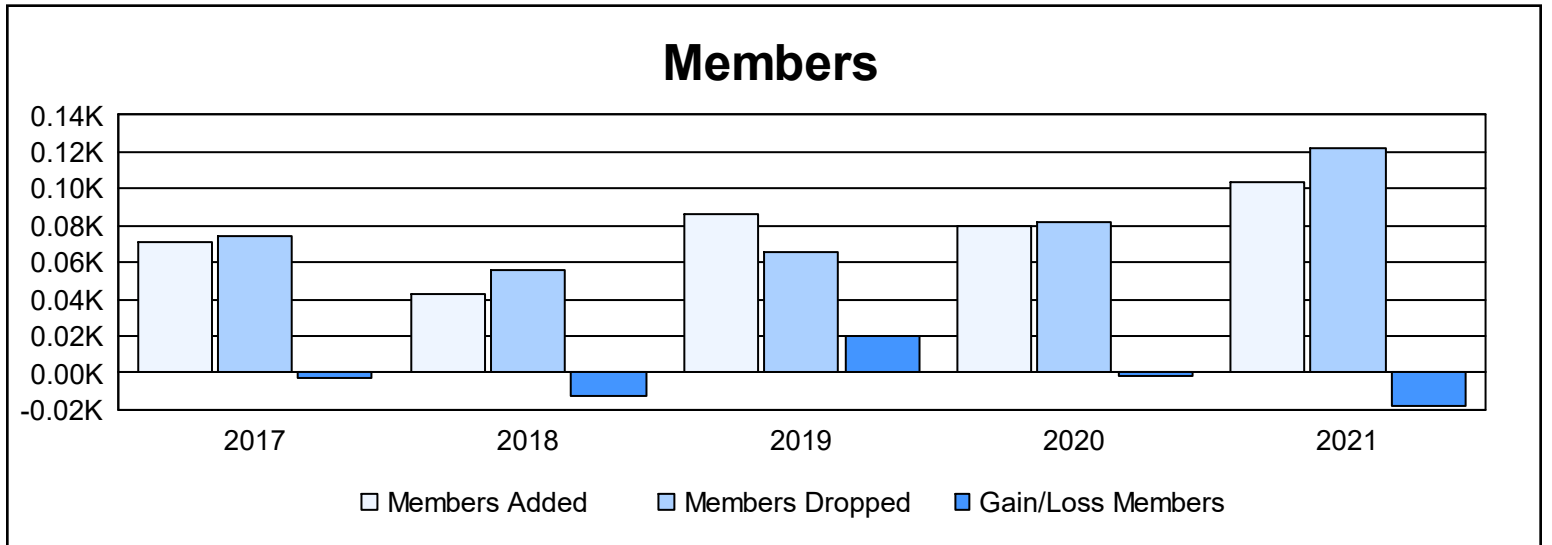

Year	New Clubs	Dropped Clubs	Gain/ Loss Clubs	New Members	Charter Members	Reinstate Members	Transfer Members	Total Member Added	Total Members Dropped	Gain/ Loss Members
2016-2017	0	3	-3	66	1	1	3	71	74	-3
2017-2018	0	0	0	38	1	3	1	43	56	-13
2018-2019	1	1	0	62	22	2	0	86	66	20
2019-2020	1	2	-1	47	22	7	4	80	82	-2
2020-2021	1	0	1	55	43	3	3	104	122	-18
<b>Average</b>	<b>1</b>	<b>1</b>	<b>-1</b>	<b>54</b>	<b>18</b>	<b>3</b>	<b>2</b>	<b>77</b>	<b>80</b>	<b>-3</b>

### Membership Composition June 2021 Cumulative