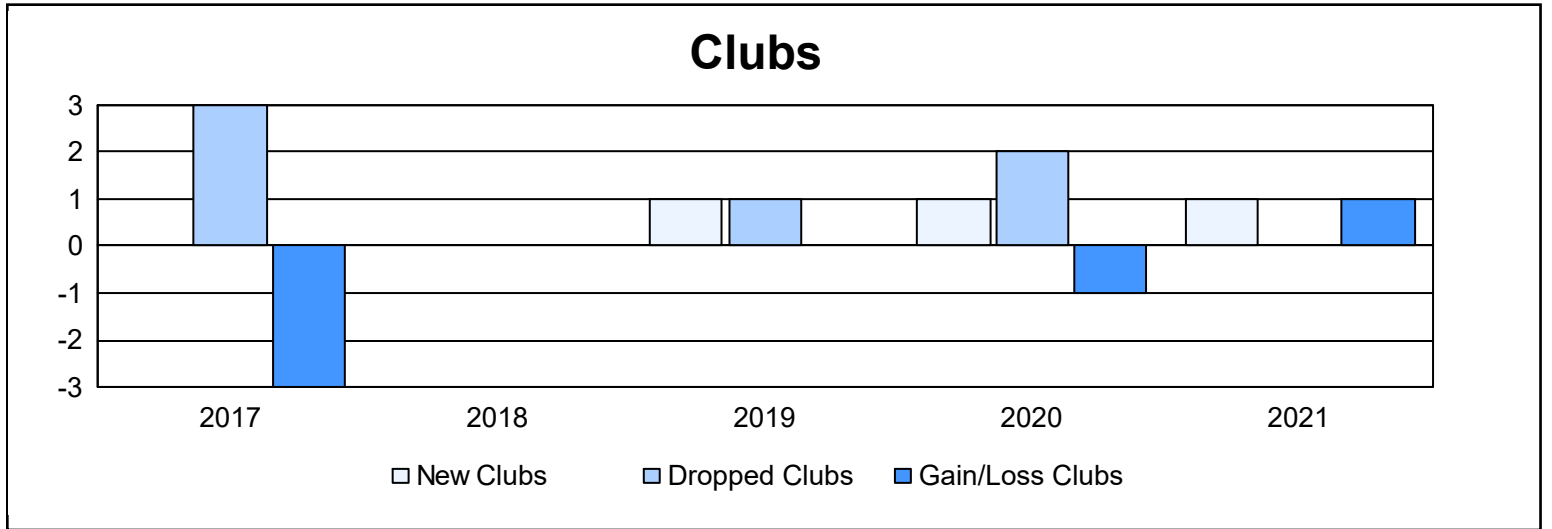

Year	New Clubs	Dropped Clubs	Gain/ Loss Clubs	New Members	Charter Members	Reinstate Members	Transfer Members	Total Member Added	Total Members Dropped	Gain/ Loss Members
2016-2017	0	3	-3	66	1	1	3	71	74	-3
2017-2018	0	0	0	38	1	3	1	43	56	-13
2018-2019	1	1	0	62	22	2	0	86	66	20
2019-2020	1	2	-1	47	22	7	4	80	82	-2
2020-2021	1	0	1	55	43	3	3	104	122	-18
<b>Average</b>	<b>1</b>	<b>1</b>	<b>-1</b>	<b>54</b>	<b>18</b>	<b>3</b>	<b>2</b>	<b>77</b>	<b>80</b>	<b>-3</b>

### Membership Composition June 2021 Cumulative