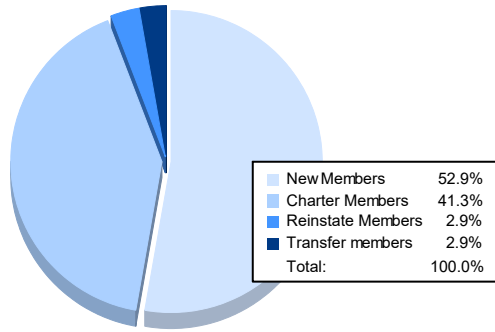

Year	New Clubs	Dropped Clubs	Gain/ Loss Clubs	New Members	Charter Members	Reinstate Members	Transfer Members	Total Member Added	Total Members Dropped	Gain/ Loss Members
2016-2017	0	3	-3	66	1	1	3	71	74	-3
2017-2018	0	0	0	38	1	3	1	43	56	-13
2018-2019	1	1	0	62	22	2	0	86	66	20
2019-2020	1	2	-1	47	22	7	4	80	82	-2
2020-2021	1	0	1	55	43	3	3	104	122	-18
<b>Average</b>	<b>1</b>	<b>1</b>	<b>-1</b>	<b>54</b>	<b>18</b>	<b>3</b>	<b>2</b>	<b>77</b>	<b>80</b>	<b>-3</b>

### Membership Composition June 2021 Cumulative